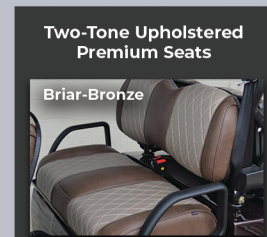

LE Plus Standard Features

Columbia Vehicle Group, Inc.

A Nordic Group Company | Business Ventures Since 1947

COLUMBIA

TOMBERLIN

2502 Industrial St. | Leesburg, FL 34748

P: 1-844-363-7432 | www.TomberlinUSA.com

LSVs are designed to comply with the United States National Highway Transportation and Safety Administration's Low Speed Vehicle rules and regulations. Operation of these vehicles is subject to all applicable state and local laws, which may limit or prohibit their lawful operation in certain environments. Do not operate these vehicles without a valid and appropriate state-issued driver's license. Inquire with the relevant authorities before attempting to operate these vehicles on roadways or in closed communities. Do not operate these vehicles in violation of applicable law, contrary to the instructions or recommendations contained in the Owner's Manual or in a manner that impedes traffic. *Range is based on driving style, mode selection, battery condition, terrain, and environment. All pricing, specifications, claims, and information contained in this document are based on information available at the time of publication. Columbia Vehicle Group, Inc. assumes no responsibilities for any inaccuracies, opinions or omissions in this publication. All pricing, specifications, and descriptions are subject to change without notice and Columbia Vehicle Group, Inc. assumes no responsibility for any such changes. All trademarks are property of their respective owners. © Columbia Vehicle Group